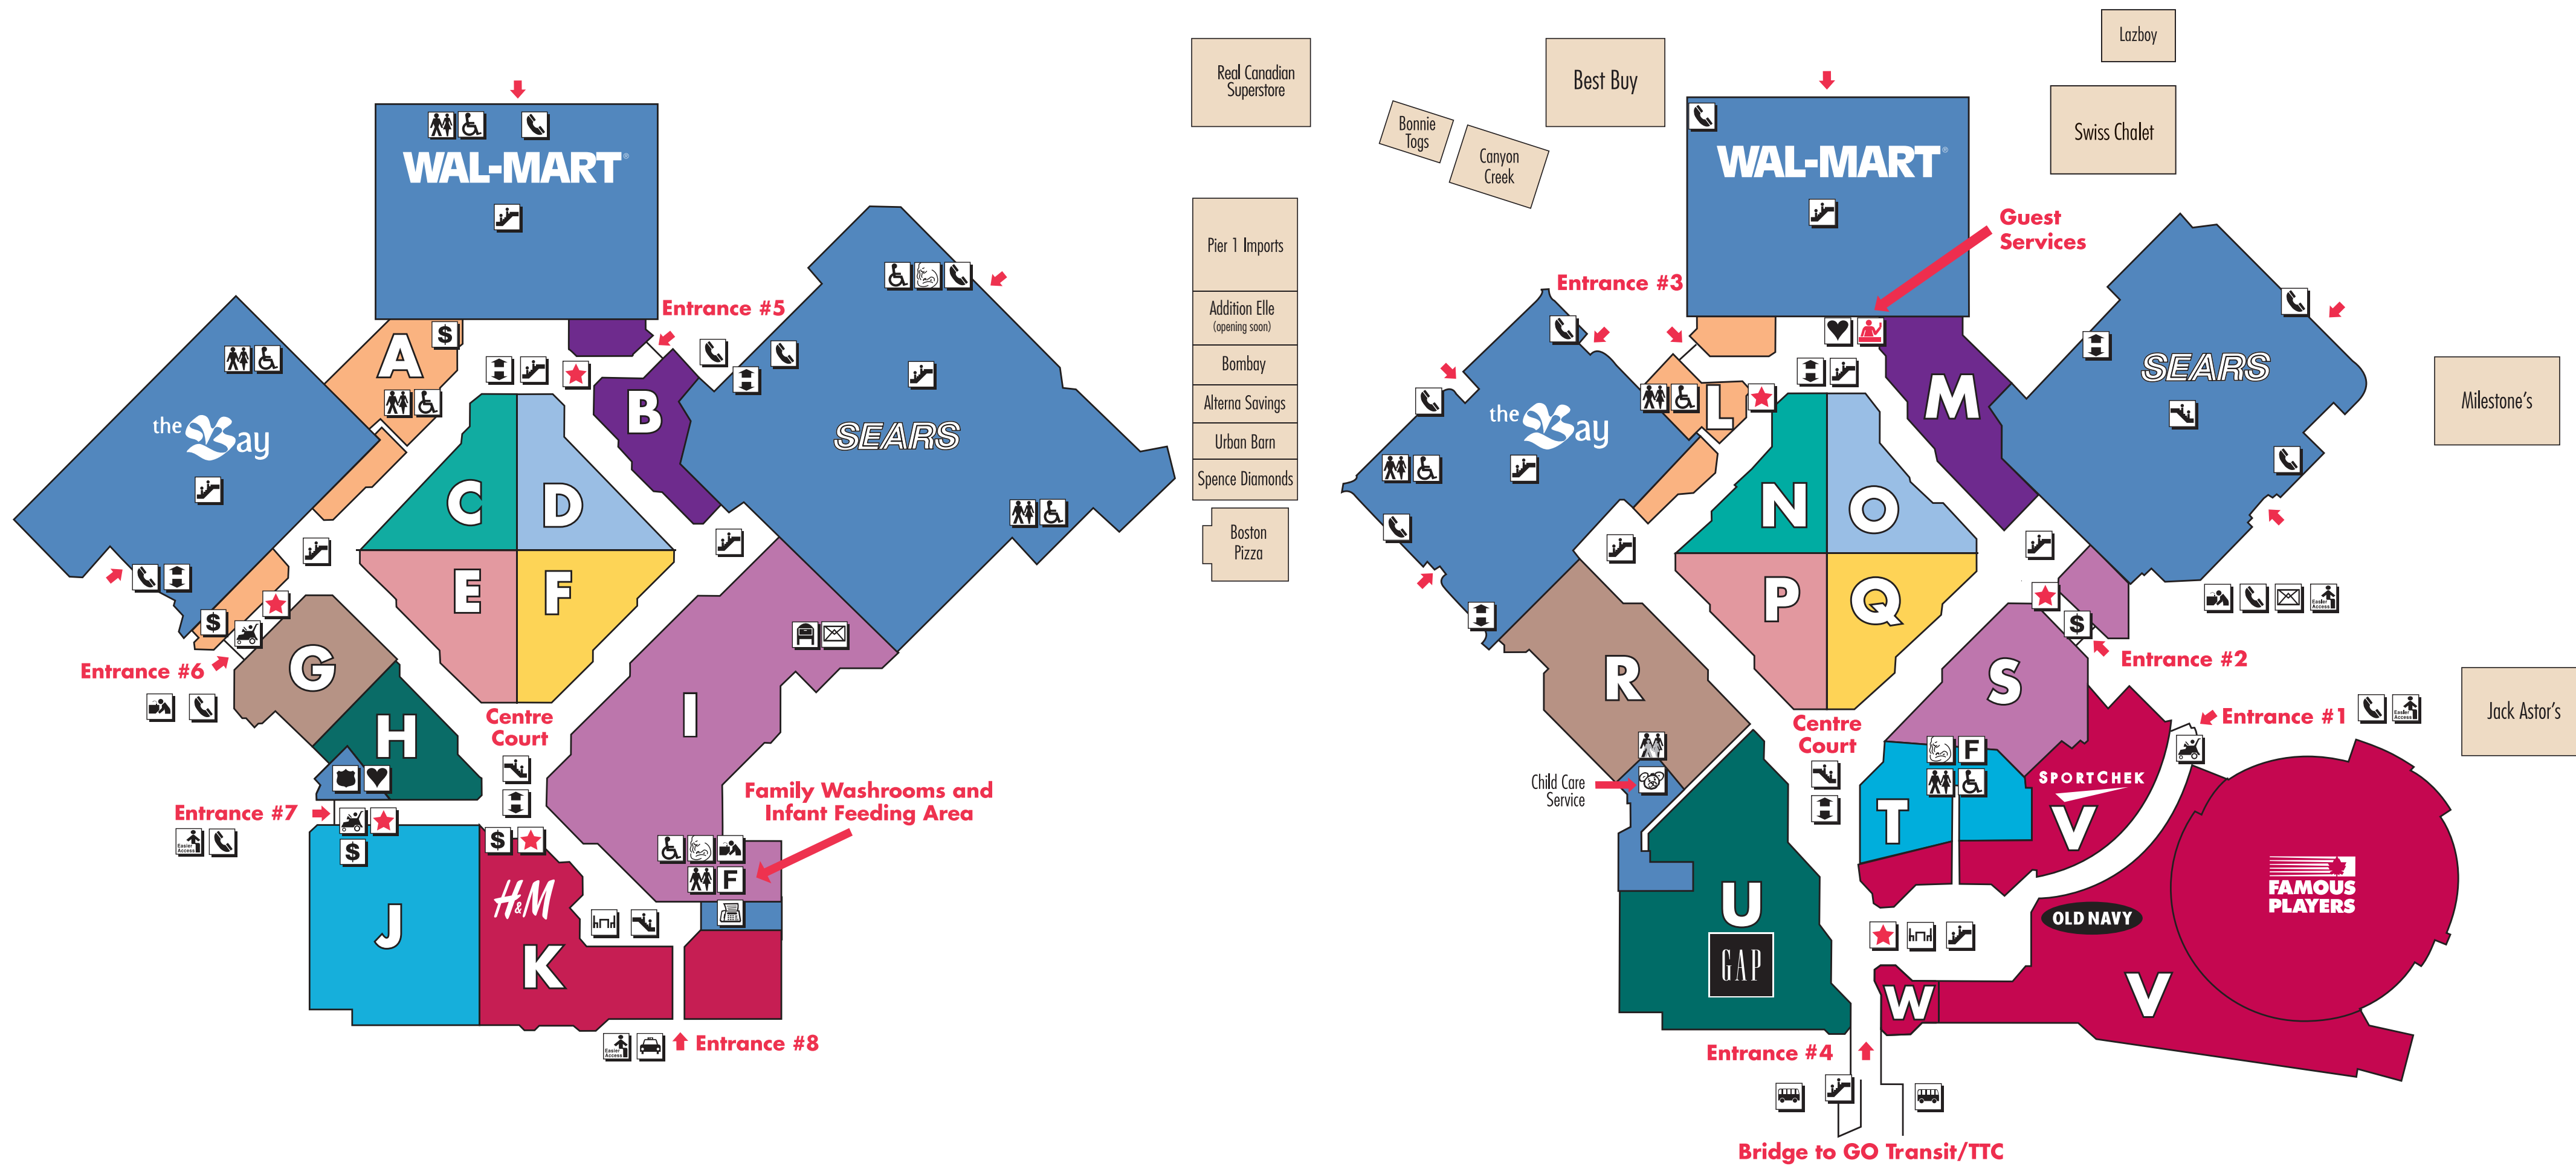

SCARBOROUGH TOWN CENTRE

LOWER LEVEL

UPPER LEVEL

The Village at Scarborough Town Centre

WASHROOM LOCATIONS

1. **LOWER LEVEL**
   BY PEARLE VISION (W), BY FOOD COURT (W/F/I)
2. **UPPER LEVEL**
   FOOD COURT (W/F/I), BY WAL-MART (W)
3. WAL-MART, 1ST FLOOR (W)
   SEARS, 1ST FLOOR (W/I) • SEARS, 3RD FLOOR (W)
   THE BAY, 1ST FLOOR (W) • THE BAY, 2ND FLOOR (W)
4. W — Wheelchair Accessibility
   F — Family Washroom
   I — Infant Feeding Area

LEGEND

- Entrance
- Buses/RT
- Taxi
- Elevator
- Escalator
- Handicap Easier Access
- Washroom
- Handicap Washroom
- Parenting Room
- Family Washroom
- Child Care Service/Kornelia's Korner
- Infant Feeding Area
- Stroller Rental
- Fountains
- Telephone
- Guest Services
- Bank Machines
- Post Office
- Directories
- Security/Police
- Management Office
- Food Court Seating
- Automatic External Defibrillator

DEPARTMENT STORES

Bay, the	416-296-0555
Sears	416-296-0171
Wal-Mart	416-290-1916

FASHION FOR WOMEN

Addition Elle	Opening Soon	A
Anna Bella	416-296-0688	A
Costa Blanca	416-296-0414	F
Dynamite	416-296-7428	D
Fairweather	416-296-5877	P
Garage Clothing Co., The	416-290-6321	E
Jacob	416-290-5676	L
Jacob Connexion	416-279-1069	I
Jacob Lingerie	416-290-5676	L
La Senza	416-290-5236	P
La Senza Express	416-296-0720	E
La Vie en Rose	416-279-0717	Q
Laura/Laura Petites/Laura Plus	416-296-1064	R
Limite	416-296-9831	E
Madame Angelo	416-296-9997	M
Melanie Lyne	416-296-7388	R
Mexx	416-279-0000	I
Norma Reed	416-290-5796	L
Northern Reflections	416-296-8991	Q
Nygard	416-290-6490	S
ONLY	Opening Soon	U
PINK by Victoria's Secret	Opening Soon	U
Reitmans	416-296-5676	U
Ricki's	416-296-0678	S
Sirens	416-296-0203	M
Smart Set	416-279-0615	U
Suzu Shier	416-296-2020	S
Voluptuous	416-296-7483	M
Ya Ya & Co.	416-298-7426	C

FASHION FOR MEN

H&M	416-290-6670	K
International Clothiers	416-296-1632	D
Jack & Jones	Opening Soon	T
Mexx Men	416-296-7148	J
Pinstripe	416-296-1824	E
Stars Men's Shop	416-296-8863	F
Tip Top	416-296-2827	R
Tuxedo Royale	416-290-0450	A

FASHION FOR BOTH

Aeropostale	416-290-6887	G
Ambrosia Elite	416-840-4624	S
American Eagle Outfitters	416-290-1893	P
At Eaze	416-290-6863	G
Bikini Bay	416-296-9400	C
Bikini Village	416-290-5264	E
Bluenotes	416-296-2114	R
Broadway Fashion	416-296-0609	C
Club Monaco	416-296-0178	M
Danier	416-296-0493	F
Esprit	416-279-0007	Q
fiveoseven clothing	Opening Soon	N
Gap	416-296-0528	U
Guess	416-279-1666	Q
H&M	416-290-6670	K

CHILDREN'S

Baby Gap	416-296-0528	U
Bonnie Togs	416-290-5336	U
Children's Place, The	416-296-0114	R
Gap Kids	416-296-0528	U
Gymboree	416-279-5672	Q
H&M	416-290-6670	K
International Boys	416-296-8875	E
Mexx Kids	416-279-0000	I
Old Navy	416-279-1143	V
Siblings	416-290-5978	E

EVERYTHING SPORTS

SHOES/LEATHER GOODS

BOOKS/STATIONERY

Carlton Cards	416-296-0440	D
Coles	416-296-5256	F
Hallmark	416-296-5696	I

JEWELLERY & ACCESSORIES

HOME ACCENTS/GIFTS

HAIR DESIGN

En Vogue Salon	416-296-8893	K
Modern Touch Hair & Spa	416-296-5350	D
Natural Solutions Spa	416-279-0444	A
Nino D'Arena Hair Design	416-296-0030	N
Salon Eclipz & Spa	416-296-0808	L