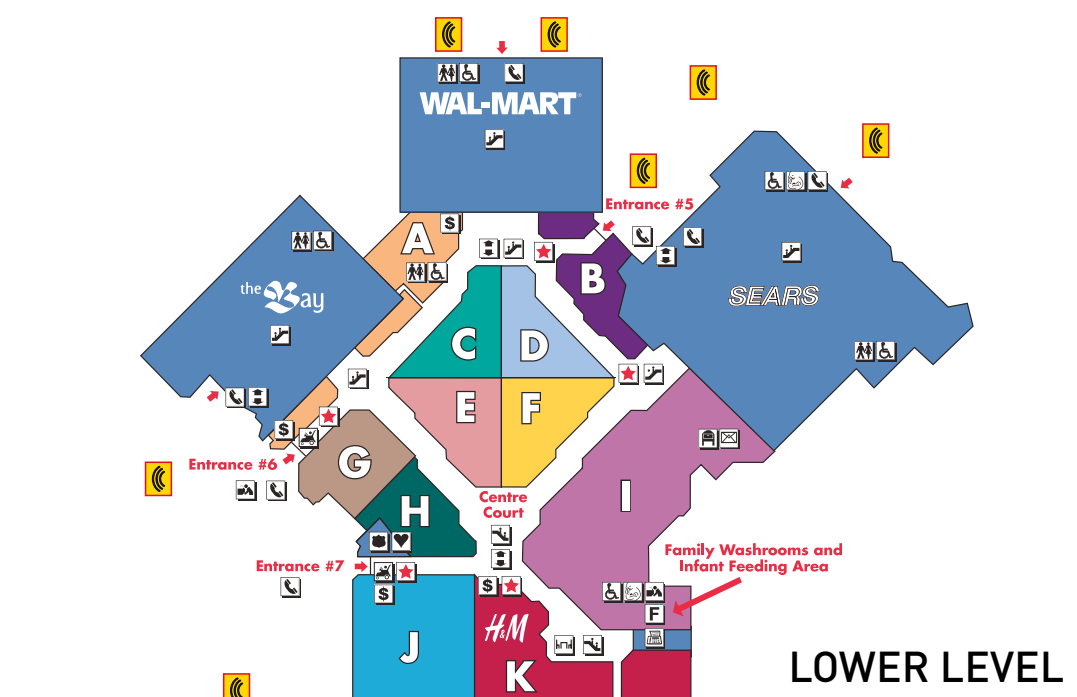

ESSENTIAL SERVICES

Post Office (in Shoppers Drug Mart) 416-296-9234
Quick Stitch 416-296-8815
Service Centre N/A
Town Cleaners 416-296-2128
Town Florist 416-296-1010
Walk & Wear Fine Shoe Repair 416-290-1898

TRAVEL

Flight Centre 416-849-6504
Sears Travel 416-296-1226

FINANCIAL SERVICES

Alterna Savings 416-252-5621
Scotiabank 416-296-5626
Scotiabank - Financial Planning 416-296-5626
TD Canada Trust 416-279-0588
Travelex Foreign Exchange 416-296-1544

PROFESSIONAL SERVICES

Jane Harvey Lawyers 416-296-1607
Sears - Hearing Centre 416-296-1264
STC Dental Centre 416-296-0400
STC Orthodontics 416-283-6476
Softron 416-290-0900

EYEWEAR & CARE

Abella, Dr. Errol, Optometrist 416-296-9905
Chim, Dr. Optometrist 416-290-0030
Chow, Dr. Optometrist 416-290-0030
Eyestar Optical 416-290-5556
Fernandez, Dr. Optometrist 416-290-1875
Lau, Steven, Dr. Optometrist 416-296-9992
Lenscrafters 416-290-0055
Pearle Vision 416-296-9244
Seven 8 Six Sunglasses 416-290-5064
Sunglass Hut 416-296-9245
Yip, Dr. Optometrist 416-290-0030

ASSISTANCE

Management Office 416-296-5490
Customer Service Centre 416-296-0296
Security Office 416-296-4777
Toronto Police Services 416-808-2222
Kornelia's Korner 416-296-9901
Youth Resource Centre 416-296-7154

The Village at Scarborough Town Centre

LEGEND

Entrance	Washroom	Stroller Rental	Directories
Buses/RT	Handicap Washroom	Fountains	Security/Police
Taxi	Family Washroom	Telephone	Management Office
Elevator	Child Care Service/Kornelia's Korner	Customer Service	Food Court Seating
Escalator	Infant Feeding Area	Bank Machines	Automatic External Defibrillator
Emergency Call Station		Post Office