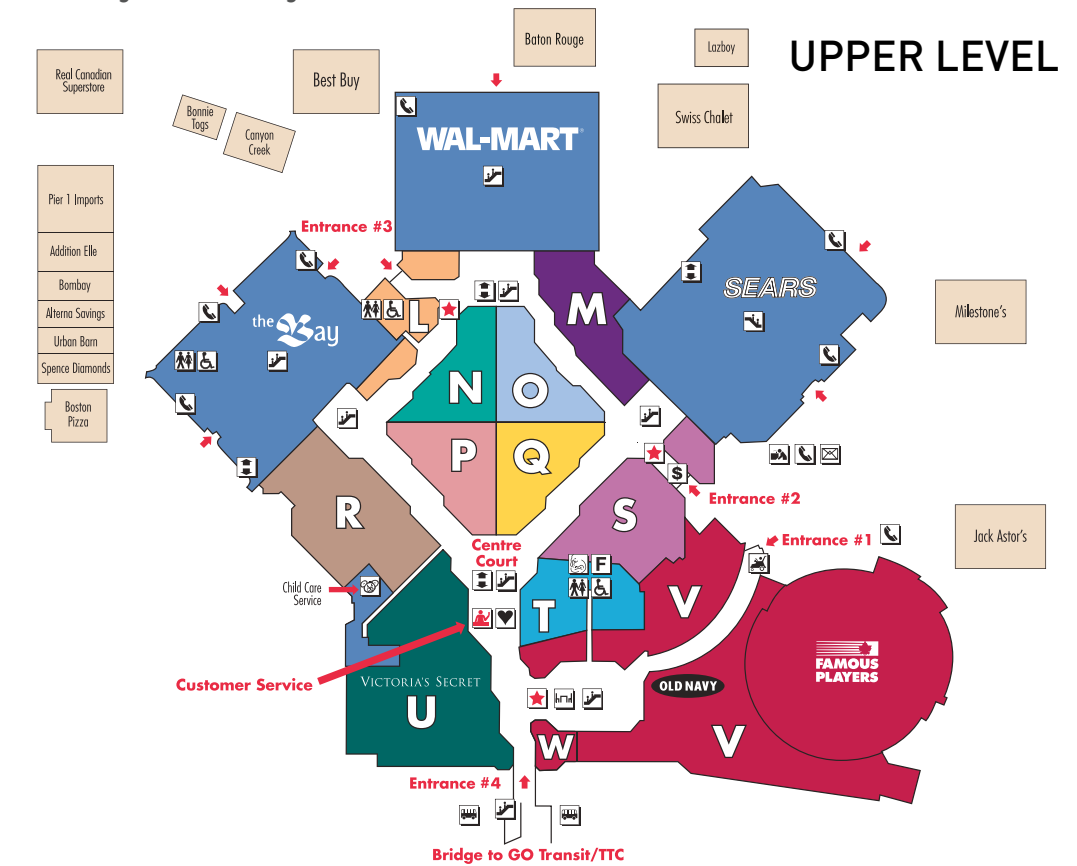

ESSENTIAL SERVICES

Post Office (in Shoppers Drug Mart) 416-296-9234
Quick Stitch 416-296-8815
Service Centre N/A
Town Cleaners 416-296-2128
Town Florist 416-296-1010
Walk & Wear Fine Shoe Repair 416-290-1898

TRAVEL

Flight Centre 416-849-6504
Sears Travel 416-296-1226

FINANCIAL SERVICES

Alterna Savings 416-252-5621
Scotiabank 416-296-5626
Scotiabank - Financial Planning 416-296-5626
TD Canada Trust 416-279-0588
Travelex Foreign Exchange 416-296-1544

PROFESSIONAL SERVICES

Jane Harvey Lawyers 416-296-1607
Sears - Hearing Centre 416-296-1264
STC Dental Centre 416-296-0400
STC Orthodontics 416-283-6476
Softron 416-290-0900

EYEWEAR & CARE

Abella, Dr. Errol, Optometrist 416-296-9905
Chim, Dr. Optometrist 416-290-0030
Chow, Dr. Optometrist 416-290-0030
Eyestar Optical 416-290-5556
Fernandez, Dr. Optometrist 416-290-1875
Lau, Steven, Dr. Optometrist 416-296-9992
Lenscrafters 416-290-0055
Pearle Vision 416-296-9244
Seven 8 Six Sunglasses 416-290-5064
Sunglass Hut 416-296-9245
Yip, Dr. Optometrist 416-290-0030

ASSISTANCE

Management Office 416-296-5490
Customer Service Centre 416-296-0296
Security Office 416-296-4777
Toronto Police Services 416-808-2222
Kornelia's Korner 416-296-9901
Youth Resource Centre 416-296-7154

The Village at Scarborough Town Centre

LEGEND

Entrance	Washroom	Stroller Rental	Directories
Buses/RT	Handicap Washroom	Fountains	Security/Police
Taxi	Family Washroom	Telephone	Management Office
Elevator	Child Care Service/Kornelia's Korner	Customer Service	Food Court Seating
Escalator	Infant Feeding Area	Bank Machines	Automatic External Defibrillator
Emergency Call Station		Post Office